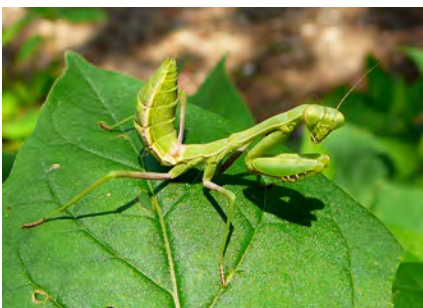

Praying Mantis