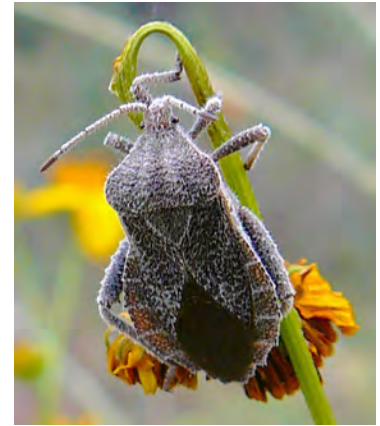

Madera Canyon Insects

Page 1

Tarantula Hawk
(*Pepsis* Wasp)

Carpenter Bee
(female)

Paper Wasp

Flame Skimmer Dragonfly

Filigree Skimmer Dragonfly

Damsel fly

Leaf-footed Bug

Cicada

Assassin Bug

Golder Flathead Borer Beetle
(on Velvet-pod Mimosa)

Tan Soldier Beetle

Serpentine Calligraphy Beetle
(on Globemallow)

Madera Canyon Insects
(Page 2)

Tiger Beetle